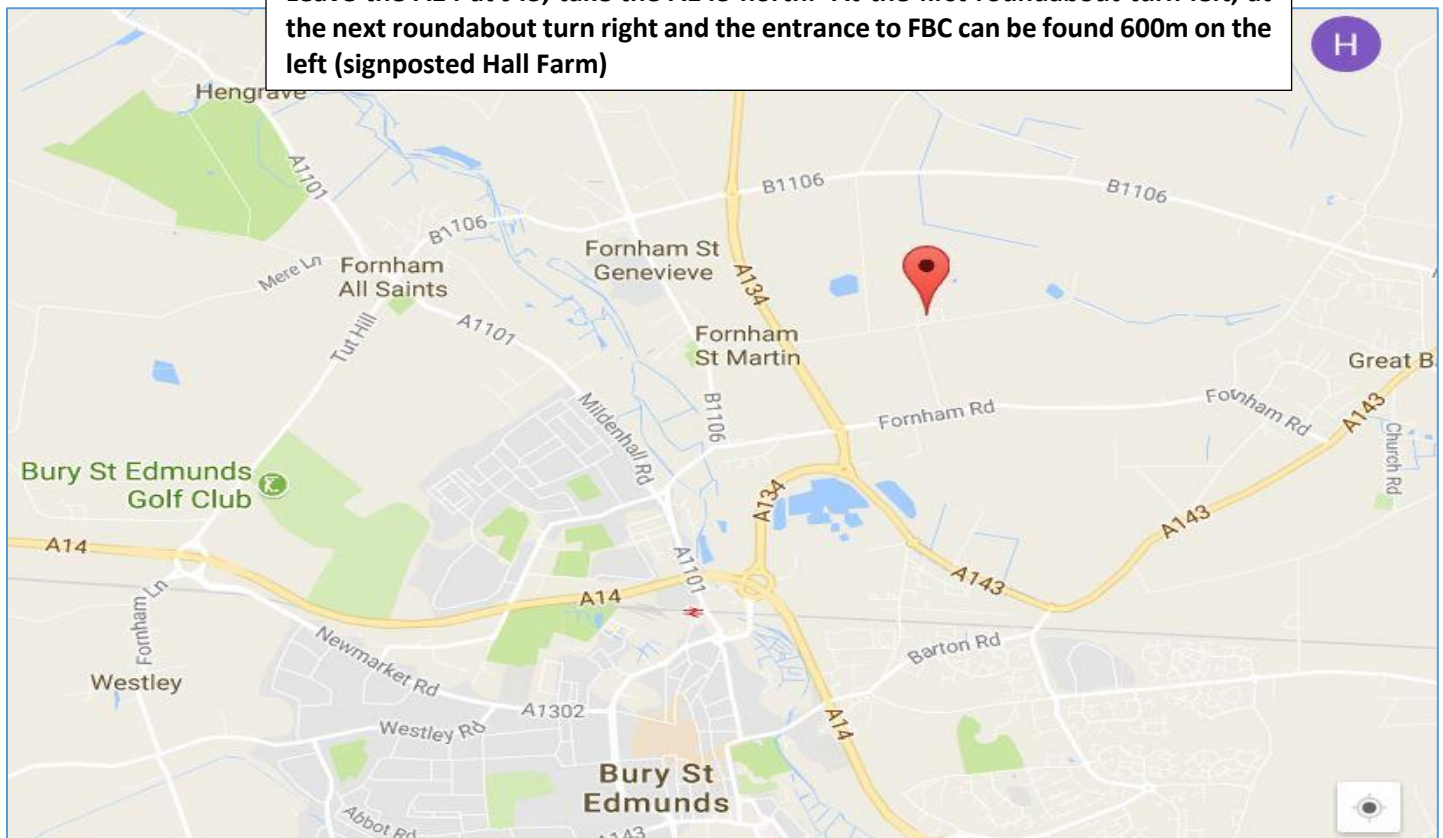

Fornham Business Court is located on the outskirts of Bury St Edmunds. Leave the A14 at J43, take the A143 north. At the first roundabout turn left, at the next roundabout turn right and the entrance to FBC can be found 600m on the left (signposted Hall Farm)